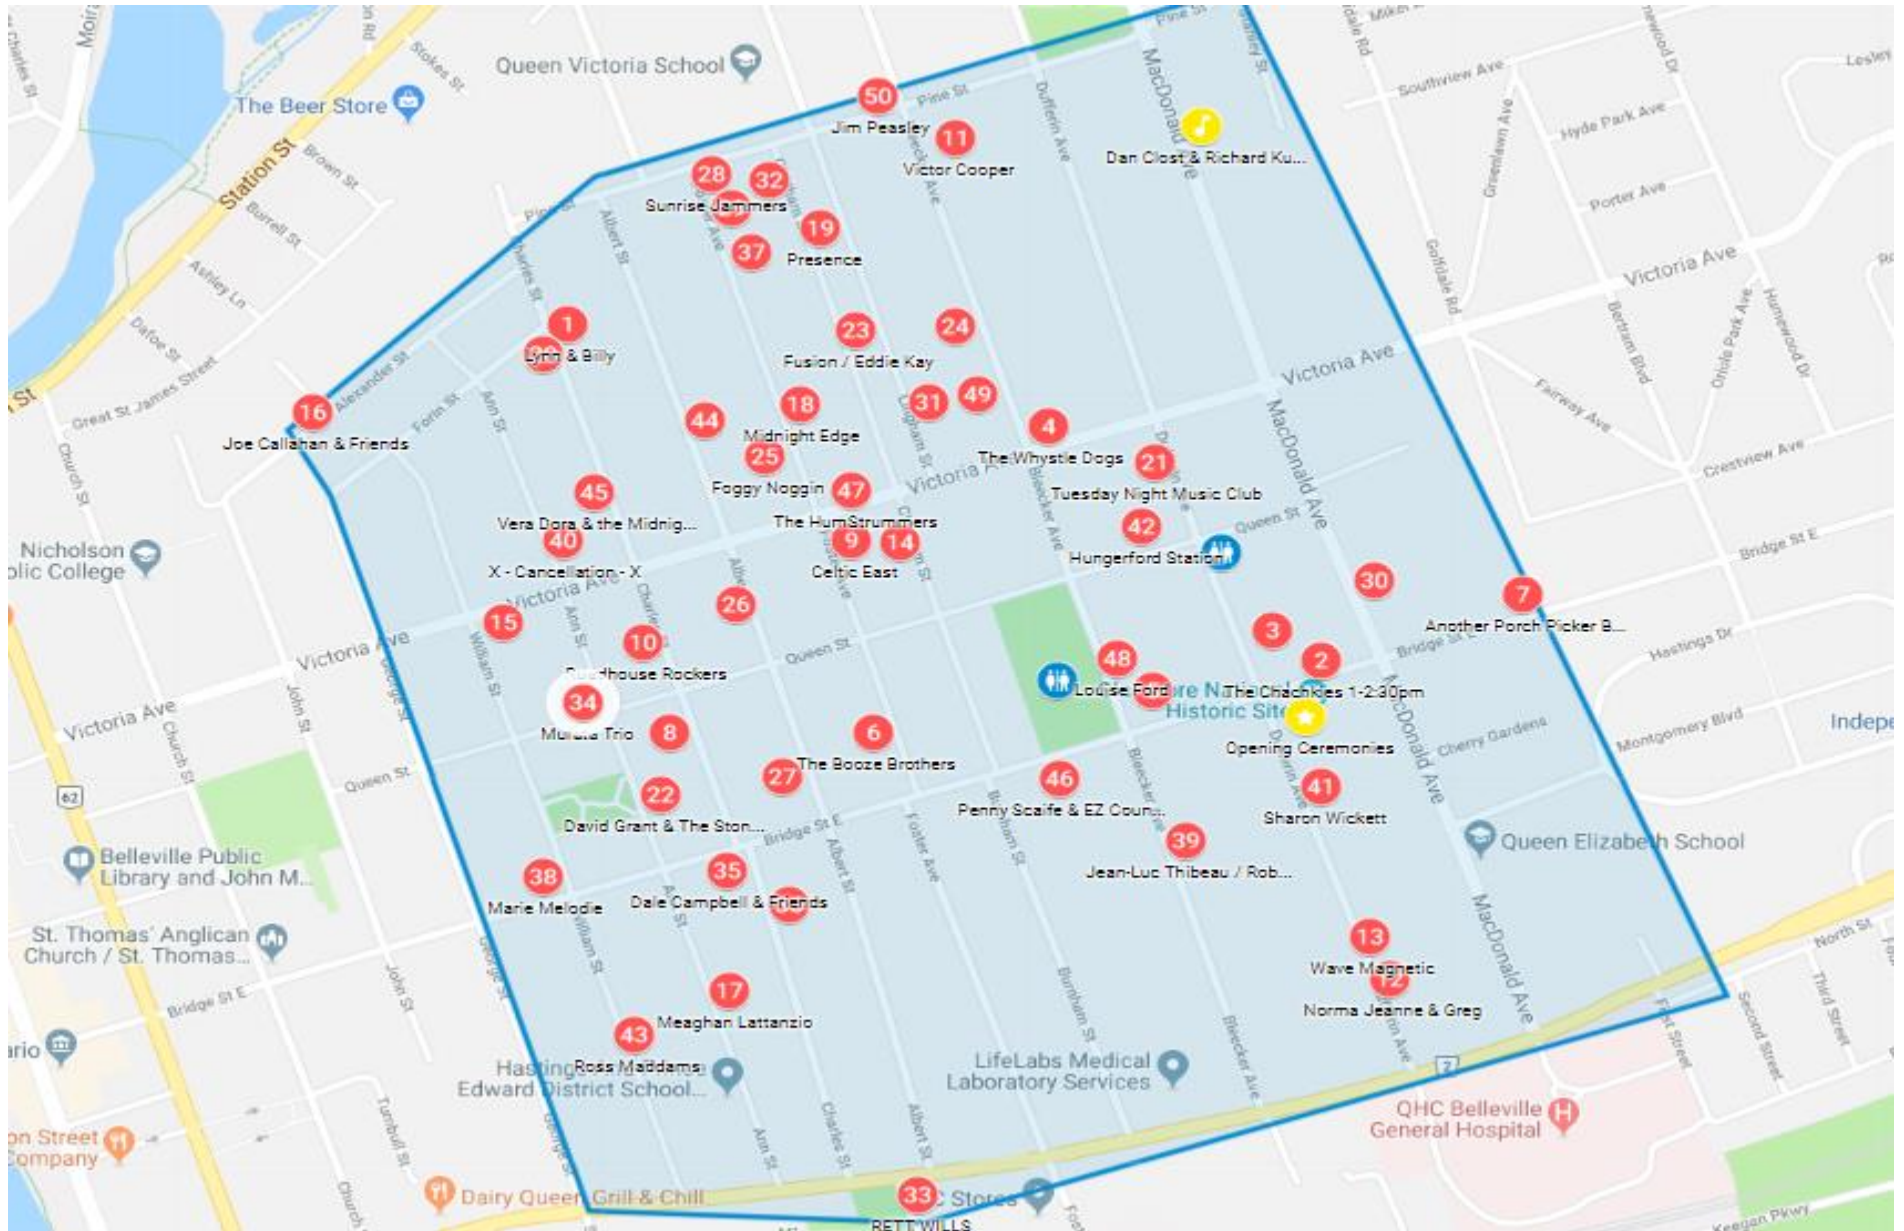

Belleville Porchfest 2018 –presented by Rotary Club of Belleville

Venue Map

Belleville Porchfest 2018 –presented by Rotary Club of Belleville

Venue Map

Venue #	Artist/Artists	Genre	Venue Address	Venue #	Artist/Artists	Genre	Venue Address
1	Lynn & Billy	Blues	315 Charles	26	A Capella Quinte	Choir	246 Albert
2	The Chachkies/The Impish Grins	ROCK	252 Bridge	27	Mark Smith & Friends	Folk/Blues	212 Albert
3	The Impish Grins	ROCK	252 Bridge	28	Sunrise Jammers	Blues	339 Foster
4	The Whystle Dogs	FOLK/Bluegrass	263 Bleecker	29	Violin Trios	Classical	339 Foster
5	Julia Finnegan	Folk	230 Bridge	30	Stirling M.I.L.L. Stage	Folk	217 Macdonald
6	The Booze Brothers	ROCK	216 Foster	31	Beer Battered Blues	Blues	77 Lingham
7	Another Porch Picker Band	Rock	314 Bridge	32	Travis Morden	World	136 Chatham
8	Dave Bush & the River Valley Riders	Rock	228 Charles	33	Rett Wills	Rock	173 Dundas
9	Celtic East	Celtic	255 Foster	34	Murata Trio	Jazz	50 Queen
10	Roadhouse Rockers	Rock	246 Charles	35	Dale Campbell & Friends	Rock	153 Bridge
11	Victor Cooper	Rock Folk	331 Bleecker	36	Gorcey Family Band	Rock	187 Charles
12	Norma Jeanne Laurette	Rock	143 Dufferin	37	Rolley	Pop	317 Foster
13	Wave Magnetic	Jazz	143 Dufferin	38	Marie Melodie	Folk	128 Bridge
14	Classic Country by Jay Middleton	Country	50 Chatham	39	J-L Thibeau/R.Donaldson/S.Maybee	Rock	177 Bleecker
15	KiddnCrew	Rock	117-B Victoria	40	X - Cancellation - X	n/a	267 Ann Street
16	Joe Callahan & Friends	Folk	6 Mt Pleasant	41	Sharon Wickett	Celtic	180 Dufferin
17	Meaghan Lattanzio	Folk	171 Ann	42	Hungerford Station	Country	148 Queen
18	Midnight Edge	Rock	283 Foster	43	Ross Maddams	Blues	169 William
19	Presence	Pop	119 Chatham	44	X - Cancellation - X	n/a	287 Albert
20	Griffin McGill	Rock	312 Charles	45	Vera Dora and the Midnight Runners	Folk	276 Charles
21	The Tuesday Night Music Club	World	248 Dufferin	46	Penny Scaife & EZ Country	Country	217 Bridge
22	David Grant & the Stone City Band	Rock	215 Ann	47	The HumStrummers	Folk	178 Victoria
23	Fusion/Eddie Kay	World / Rock	95 Chatham	48	Loise Ford	Folk	217 Bleecker
24	Rob Waite	Rock	288 Bleecker	49	One Day to Live	HARD ROCK	276 Bleecker
25	Foggy Noggin	Blues	276 Foster	50	Classic Country	Country	340 Bleecker
				51	Dan Clost	Celtic	327 MacDonald