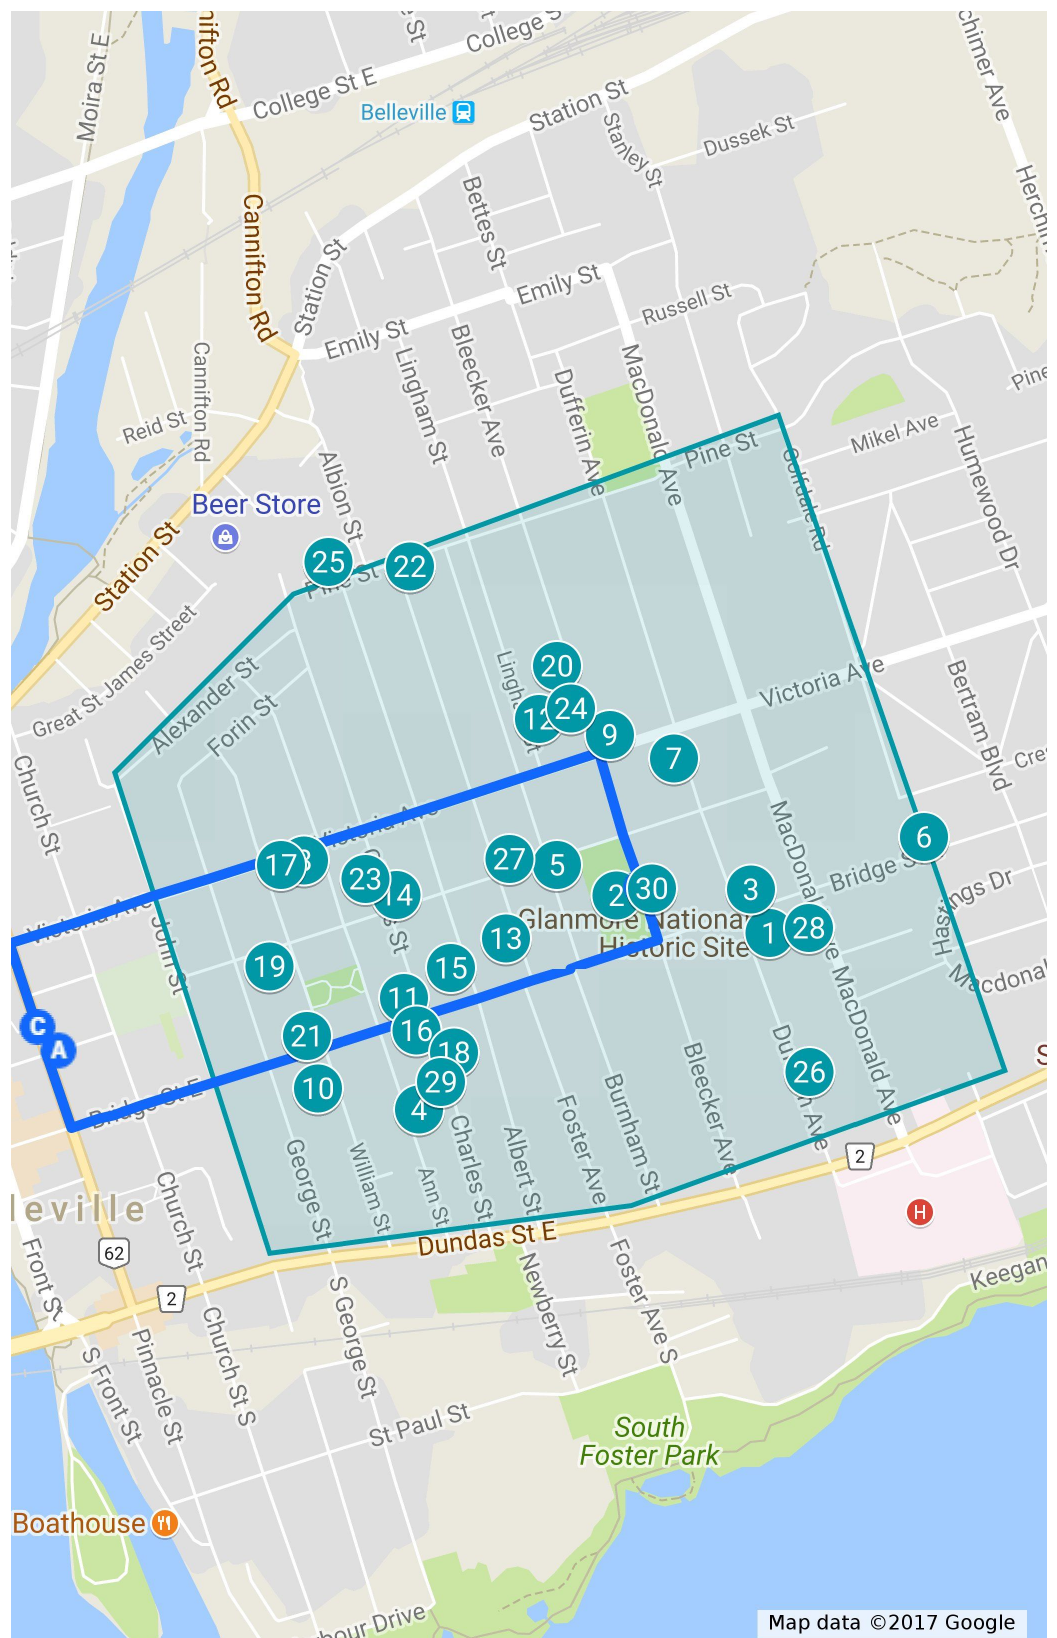

Porchfest 2017 Venue Map

Venues & Facilities

-  The Old East Hill
- 1** OPENING CEREMONIES
- 2** East Hill Park/Robin Jeffrey Park
- 3** Chachkies/Impish Grins (ROCK)
- 4** Meaghan Lattanzio (POP)
- 5** Keepin' Up With the Joneses (FOLK)
- 6** Humstrumming Porch Players (FOLK)
- 7** Tuesday Night Music Club (World)
- 8** Dan Foote (METAL)
- 9** Whystle Dawgs (BLUES)
- 10** J, K & the Double Ds (ROCK)
- 11** Dave Bush (COUNTRY)
- 12** Beer Battered Blues (BLUES)
- 13** The Booze Brothers (ROCK)
- 14** David Hurley (JAZZ)
- 15** A Blue Straggler from an Old Cluster & a Guitar (FOLK)
- 16** Dale Campbell & Friends (ROCK)
- 17** Kidd & Crew (ROCK)
- 18** Gorcey Family Band (ROCK)
- 19** Holly Von (BLUES)
- 20** The Tindales (ALT ROCK/FOLK)
- 21** Ten Gauge Five (ROCK)

Belleville Porchfest's venue map for the 9th annual Porchfest, Saturday September 30th from 1-4pm

22 Silly Jammers (BLEND)

23 Eddie Kay (ROCK)

24 Bluenotes (CELTIC)

25 Mark Andrew Smith (BLUES)

26

Lynn & Billy & friends (BLUES)

27

Old Time Country Music by
Jay Middleton (COUNTRY)

28

Vera Dora Dehon with Paul
Bauer (ROCK)

29 Mellowbellows (WORLD)

30 Scott Pennington (FOLK)

Free Porchfest Bus (Core Centre)

A

CORE, Pinnacle Street,
Belleville, ON

B

East Hill Park/Robin Jeffrey
Park

C

256 ON-62, Belleville, ON K8N
3B1, Canada
